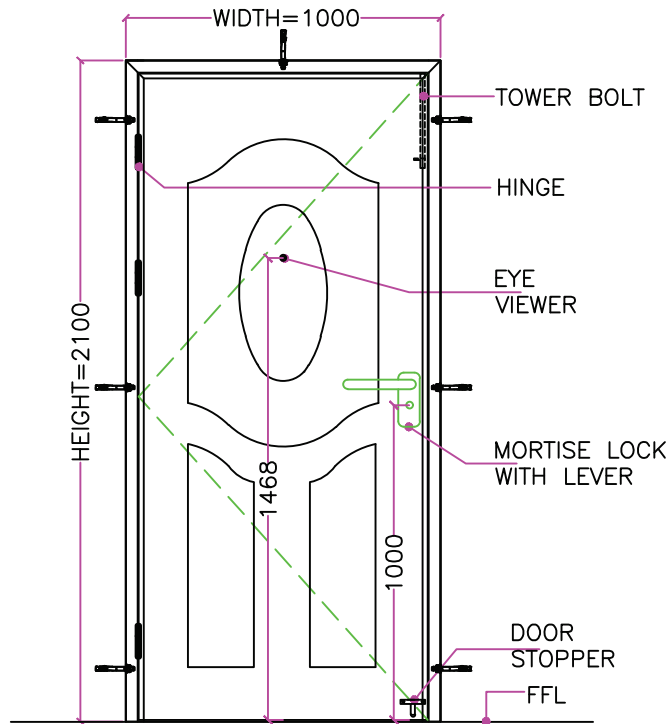

HIGH STRENGTH GRILL ▶

CUSTOMIZED GLASS PANEL ▶

MOSQUITO MESH ▶

MULTIPLE COMBINATIONS ▶

LOCKABLE SAFETY DOOR ▶

OPTION FOR DOUBLE DOOR ▶

ENTRY DOOR TECHNICAL DETAILS

*DRAWING NOT TO SCALE
*DIMENSIONS IN MM

STANDARD SIZES

3ft x 7ft 900 x 2100 mm	3ft 3" x 7ft 1000 x 2100 mm	3ft 3" x 7ft 10" 1000 x 2400 mm	3ft 11" x 7ft 1200 x 2100 mm	3ft 11" x 7ft 10" 1200 x 2400 mm
----------------------------	--------------------------------	------------------------------------	---------------------------------	-------------------------------------

ACCESSORIES

HINGES

DOOR LOCK

TOWER BOLT

EYE VIEWER

DOOR STOPPER

SECURITY DOOR TECHNICAL DETAILS

*DRAWING NOT TO SCALE
*DIMENSIONS IN MM