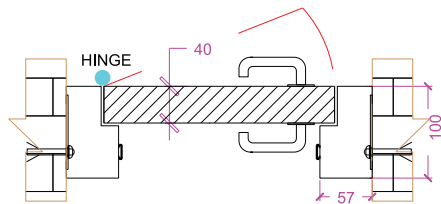

HIGH STRENGTH GRILL ▶

CUSTOMIZED GLASS PANEL ▶

MOSQUITO MESH ▶

MULTIPLE COMBINATIONS ▶

LOCKABLE SAFETY DOOR ▶

OPTION FOR DOUBLE DOOR ▶

ENTRY DOOR TECHNICAL DETAILS

*DRAWING NOT TO SCALE
*DIMENSIONS IN MM

STANDARD SIZES

3ft x 7ft 900 x 2100 mm	3ft 3" x 7ft 1000 x 2100 mm	3ft 3" x 7ft 10" 1000 x 2400 mm	3ft 11" x 7ft 1200 x 2100 mm	3ft 11" x 7ft 10" 1200 x 2400 mm
----------------------------	--------------------------------	------------------------------------	---------------------------------	-------------------------------------

ACCESSORIES

HINGES

DOOR LOCK

TOWER BOLT

EYE VIEWER

DOOR STOPPER

SECURITY DOOR TECHNICAL DETAILS

*DRAWING NOT TO SCALE
*DIMENSIONS IN MM