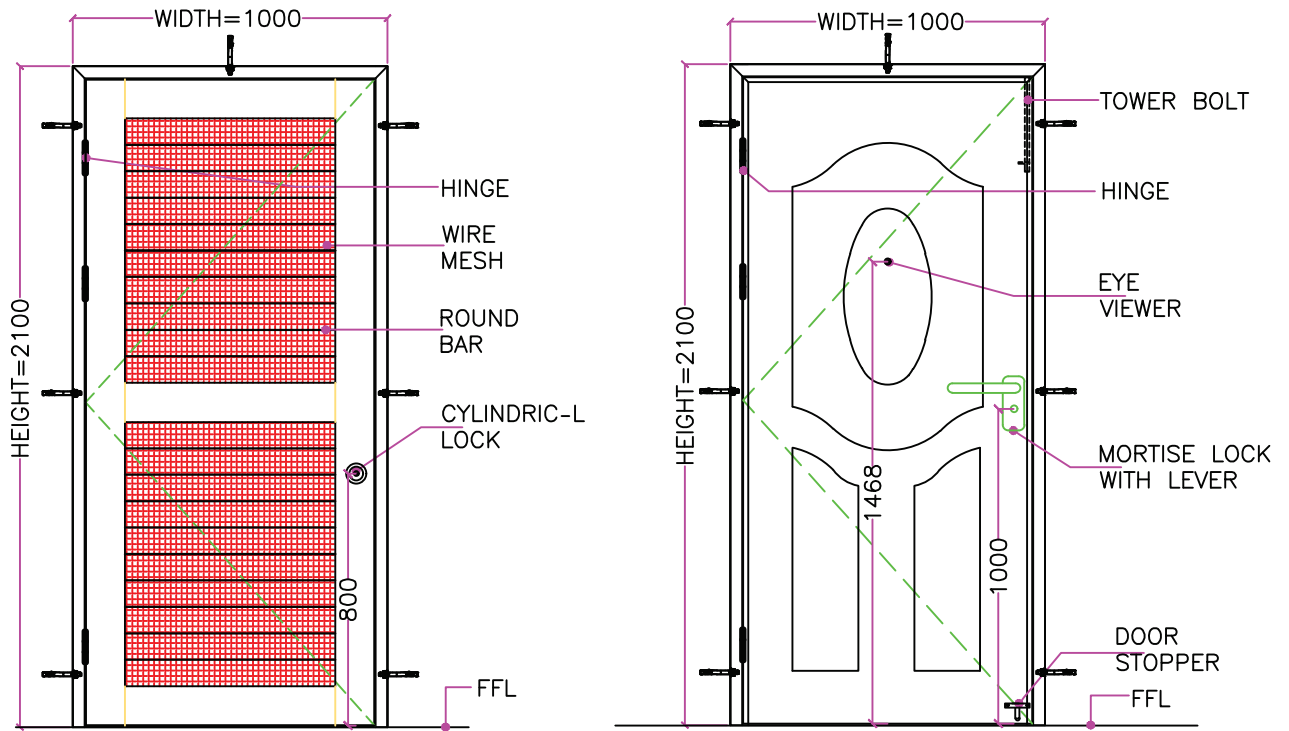

STANDARD SIZES

3ft x 7ft 900 x 2100 mm	3ft 3" x 7ft 1000 x 2100 mm	3ft 3" x 7ft 10" 1000 x 2400 mm	3ft 11" x 7ft 1200 x 2100 mm	3ft 11" x 7ft 10" 1200 x 2400 mm
----------------------------	--------------------------------	------------------------------------	---------------------------------	-------------------------------------

ACCESSORIES

HINGES

DOOR LOCK

TOWER BOLT

EYE VIEWER

DOOR STOPPER

SECURITY DOOR TECHNICAL DETAILS

*DRAWING NOT TO SCALE
*DIMENSIONS IN MM