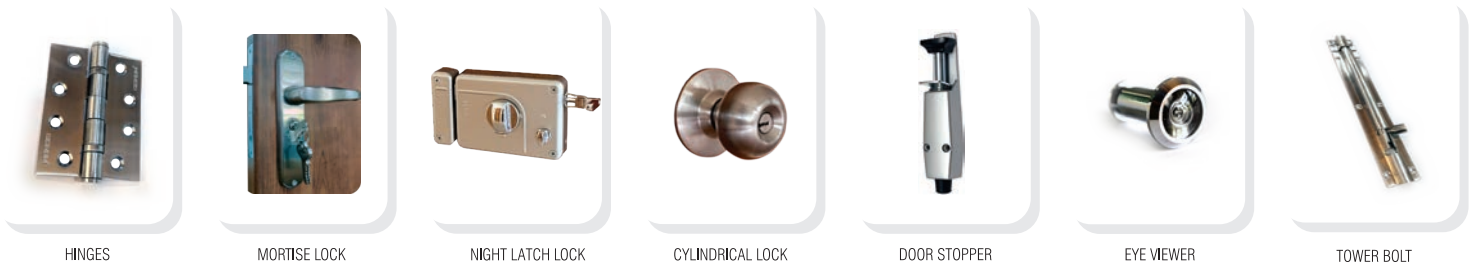

ACCESSORIES

HINGES

MORTISE LOCK

NIGHT LATCH LOCK

CYLINDRICAL LOCK

DOOR STOPPER

EYE VIEWER

TOWER BOLT