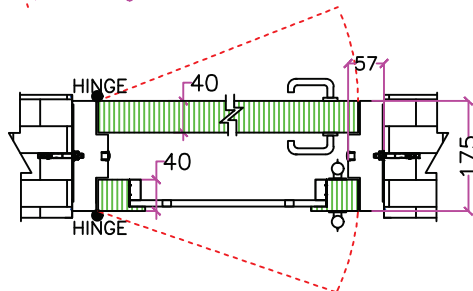

STANDARD SIZES

3ft x 7ft 900 x 2100 mm	3ft 3" x 7ft 1000 x 2100 mm	3ft 3" x 7ft 10" 1000 x 2400 mm	3ft 11" x 7ft 1200 x 2100 mm	3ft 11" x 7ft 10" 1200 x 2400 mm
----------------------------	--------------------------------	------------------------------------	---------------------------------	-------------------------------------

ACCESSORIES

HINGES

DOOR LOCK

TOWER BOLT

EYE VIEWER

DOOR STOPPER

SECURITY DOOR TECHNICAL DETAILS

*DRAWING NOT TO SCALE
*DIMENSIONS IN MM